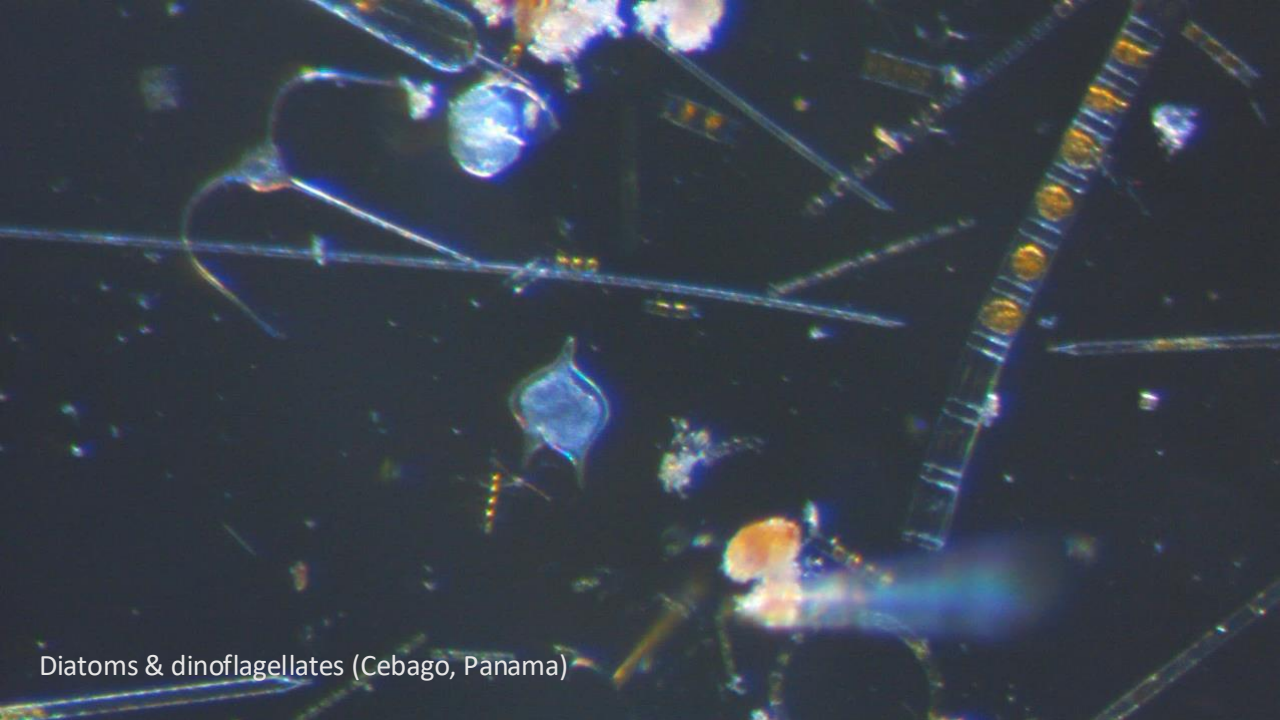

We used science to observe and explore the places we visited both off and on the ship. From joining guided beach walks to dissecting a shark, guests participated in activities and workshops that gave us a deeper understanding and appreciation for the natural world around us.

On the next pages you can find some highlights of our onboard Science Program as well as our Citizen Science Program.

Plankton Samples

We had the opportunity to collect water samples throughout our trip and explore the marine microscopic world in our Science Center. We collected samples from

- Cebaco, Panama
- Mancora, Peru
- Iquique, Chile

In all of our samples, we were impressed with the diversity and abundance of plankton present-- especially the small animals known as zooplankton! Here are some of the amazing creatures we found!

Copepod with eggs (Mancora, Peru)

Water flea (Mancora, Peru)

NASA Cloud Observer

Our NASA citizen scientists submitted 9 observations to the global database run by NASA. Our observations were matched to data from weather satellites orbiting above and will be used to better understand global weather phenomena.