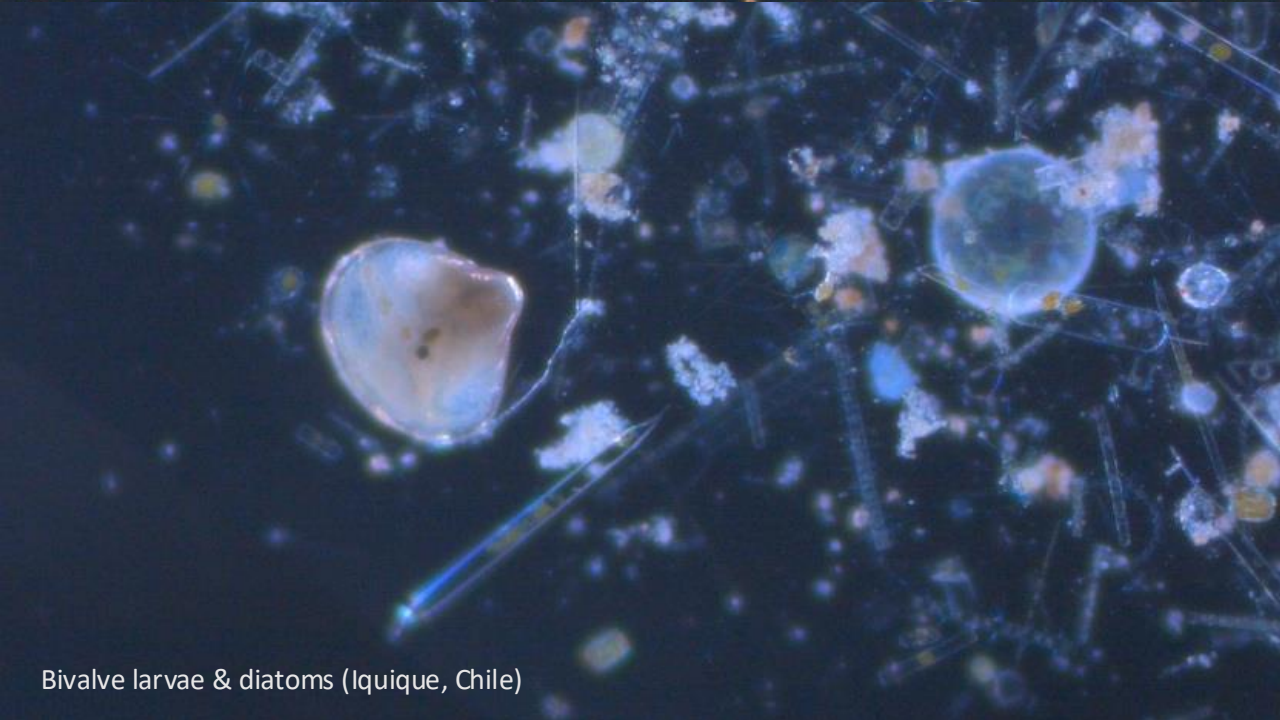

On the next pages you can find some highlights of our onboard Science Program as well as our Citizen Science Program.

Plankton Samples

We had the opportunity to collect water samples throughout our trip and explore the marine microscopic world in our Science Center. We collected samples from

- Cebaco, Panama
- Mancora, Peru
- Iquique, Chile

In all of our samples, we were impressed with the diversity and abundance of plankton present-- especially the small animals known as zooplankton! Here are some of the amazing creatures we found!

Diatoms & dinoflagellates (Cebago, Panama)

Radiolarian (Cebago, Panama)

Sea urchin larvae (Cebago, Panama)

Bivalve larvae & diatoms (Iquique, Chile)

Ostracod & Radiolarian (Mancora, Peru)

Hydrozoan larvae (Mancora, Peru)

Copepod with eggs (Mancora, Peru)

Water flea (Mancora, Peru)

NASA Cloud Observer

Our NASA citizen scientists submitted 9 observations to the global database run by NASA. Our observations were matched to data from weather satellites orbiting above and will be used to better understand global weather phenomena.