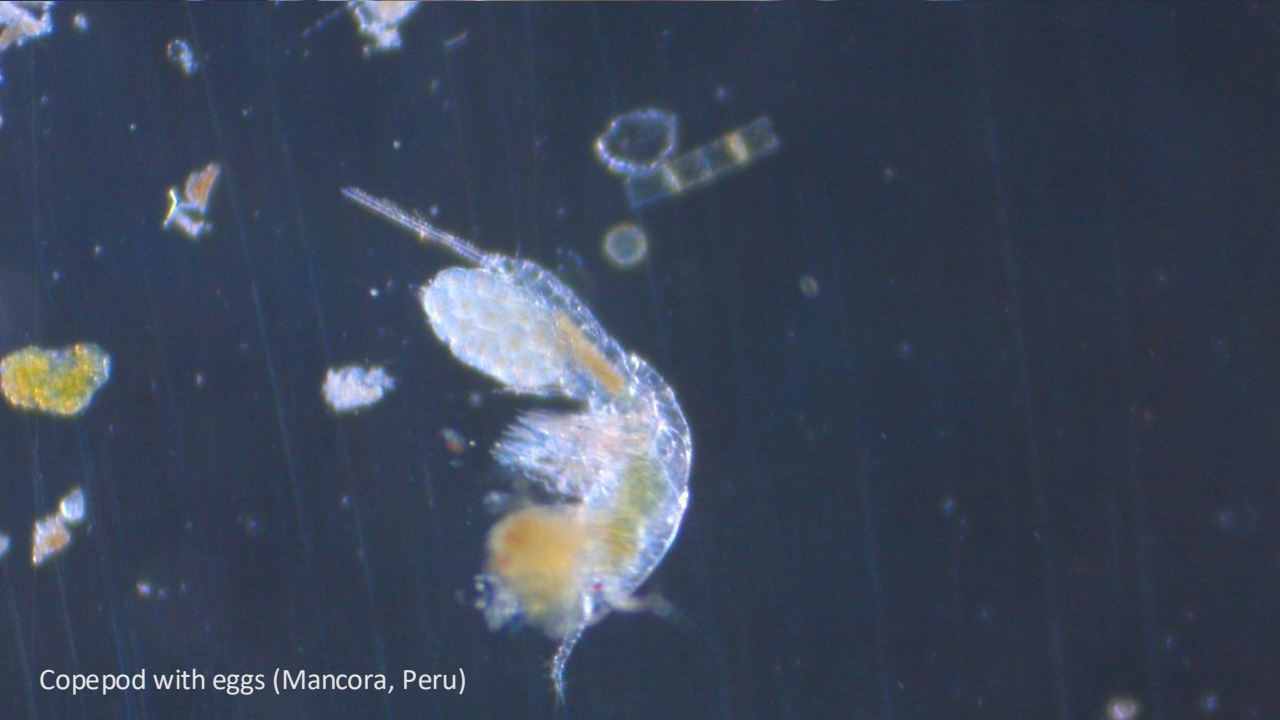

- Cebaco, Panama
- Mancora, Peru
- Iquique, Chile

In all of our samples, we were impressed with the diversity and abundance of plankton present-- especially the small animals known as zooplankton! Here are some of the amazing creatures we found!

Diatoms & dinoflagellates (Cebago, Panama)

Radiolarian (Cebago, Panama)

Sea urchin larvae (Cebago, Panama)

Bivalve larvae & diatoms (Iquique, Chile)

Ostracod & Radiolarian (Mancora, Peru)

Hydrozoan larvae (Mancora, Peru)

Copepod with eggs (Mancora, Peru)

Water flea (Mancora, Peru)

NASA Cloud Observer

Our NASA citizen scientists submitted 9 observations to the global database run by NASA. Our observations were matched to data from weather satellites orbiting above and will be used to better understand global weather phenomena.