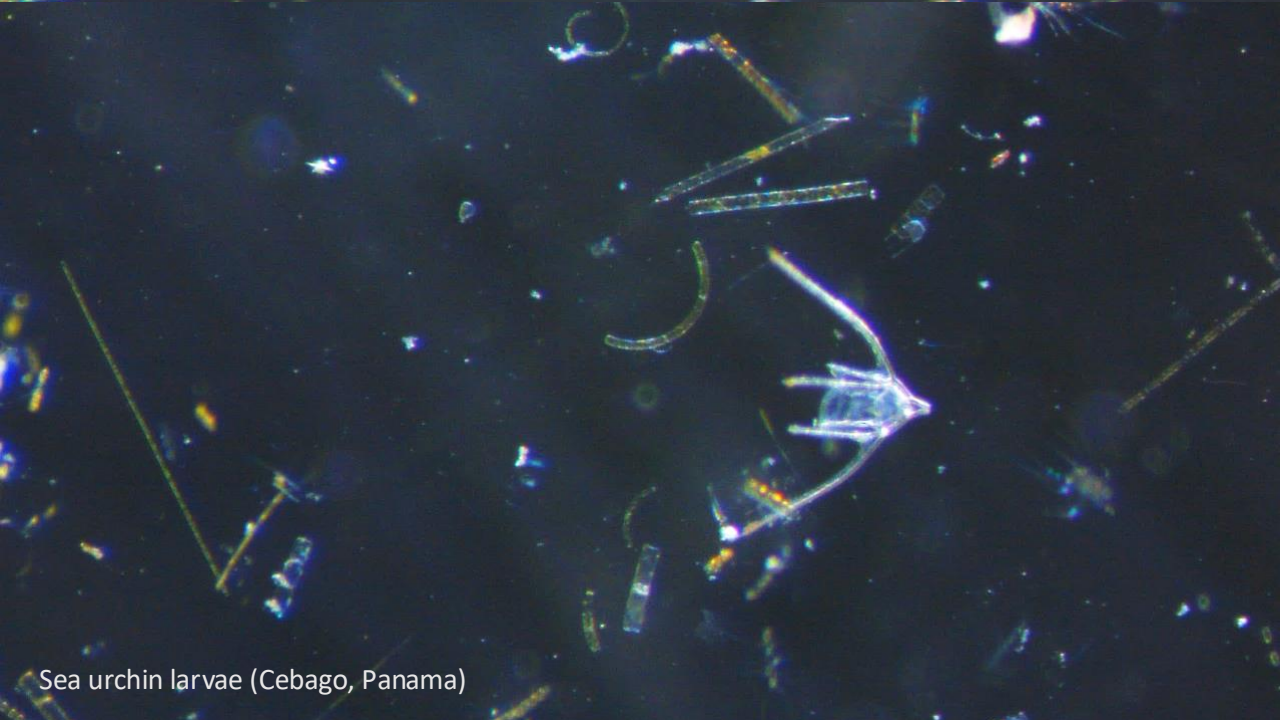

Diatoms & dinoflagellates (Cebago, Panama)

Bivalve larvae & diatoms (Iquique, Chile)

Ostracod & Radiolarian (Mancora, Peru)

Sea urchin larvae (Cebago, Panama)