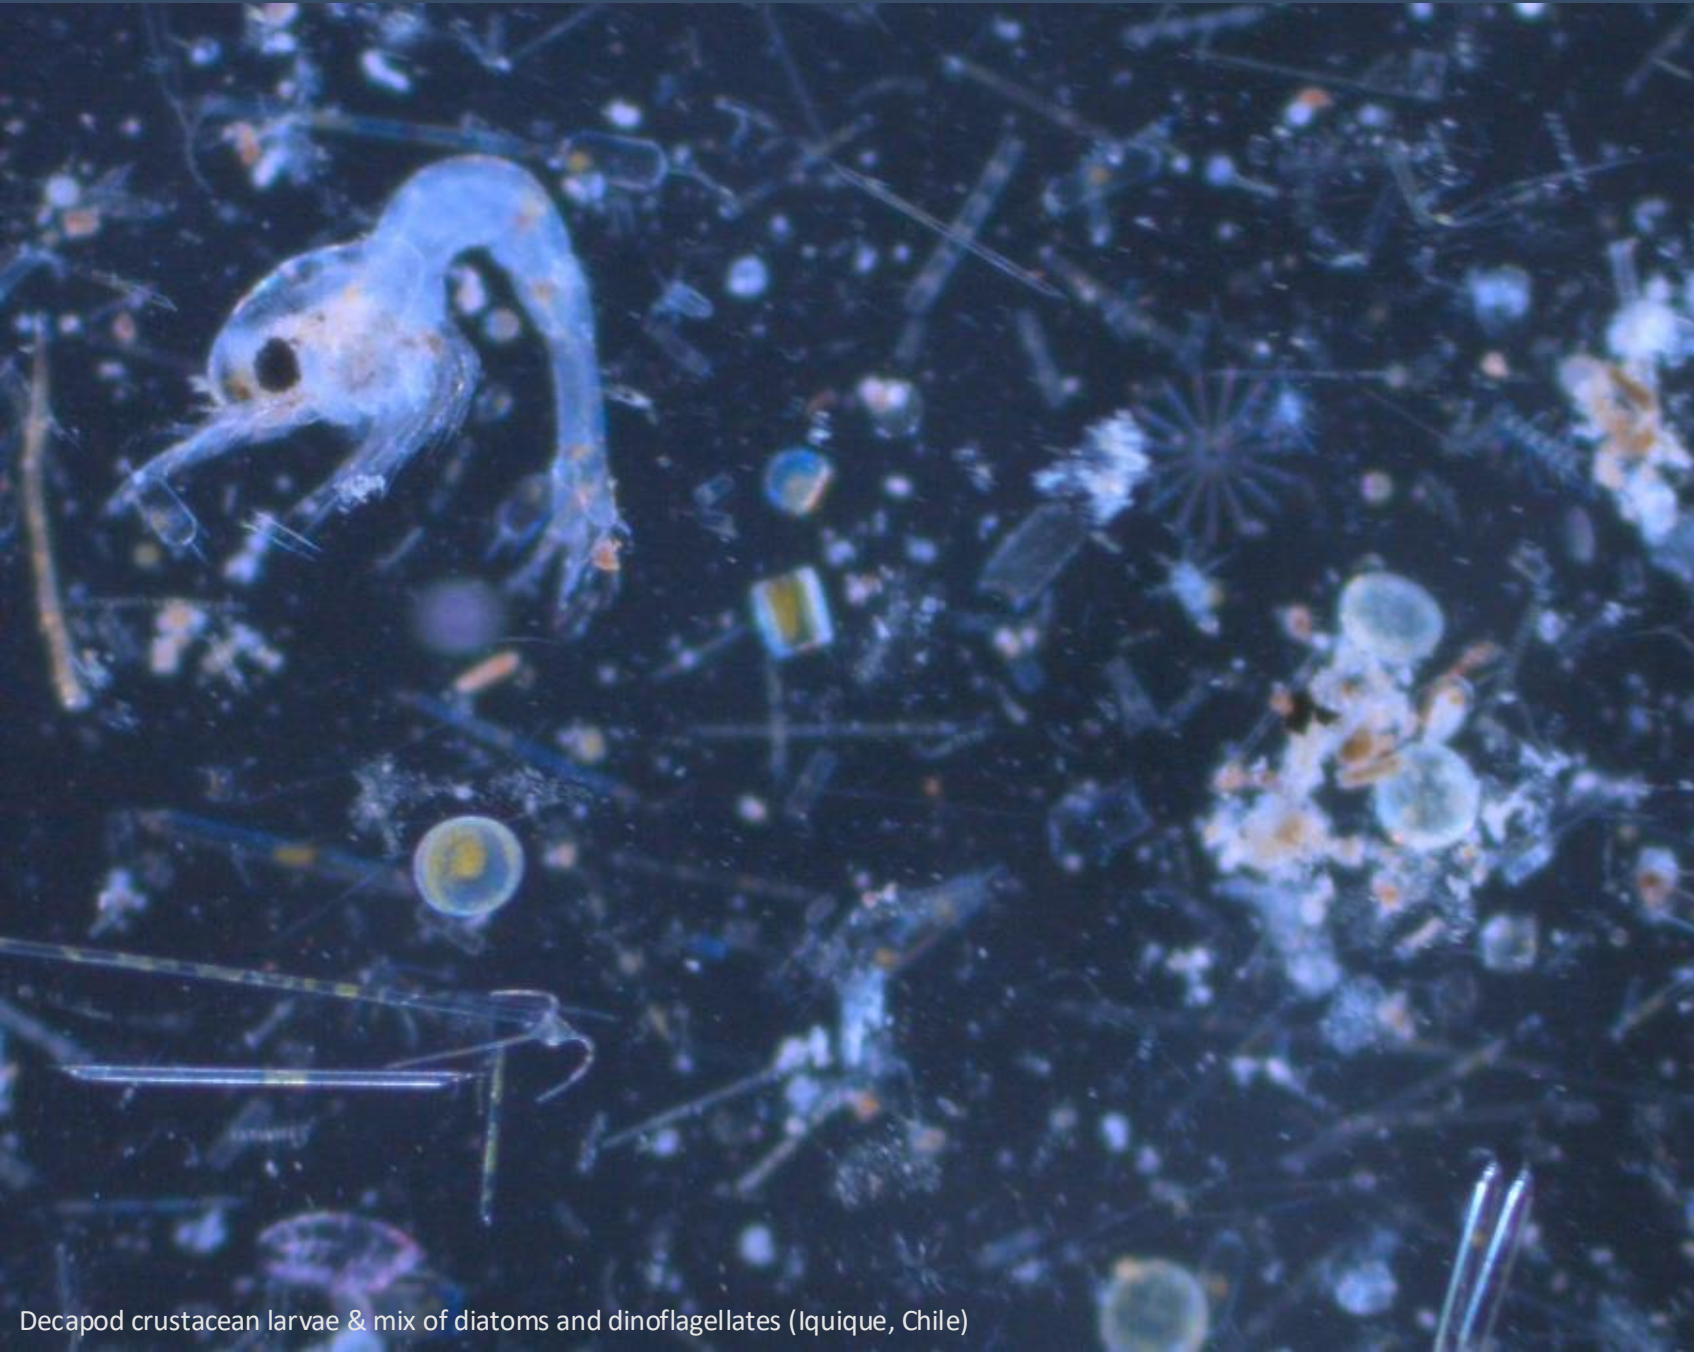

Plankton Samples

We had the opportunity to collect water samples throughout our trip and explore the marine microscopic world in our Science Center. We collected samples from

- Cebaco, Panama
- Mancora, Peru
- Iquique, Chile

In all of our samples, we were impressed with the diversity and abundance of plankton present-- especially the small animals known as zooplankton! Here are some of the amazing creatures we found!